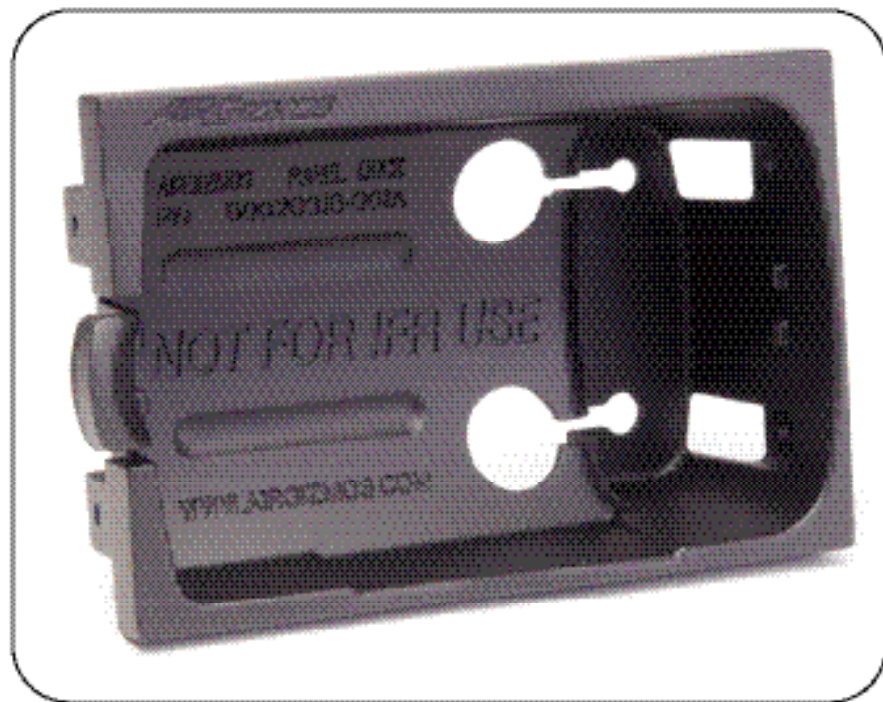

## GPSMAP® 196/296/396 Panel Dock *Spec Sheet*

Width: 6.25 in  
Height: 4.25 in  
Depth: 2.44 in

Weight: 3.7 ounces  
(less mounting hardware)

**Fits in a standard Avionics Stack**

Patents pending

To place an order or inquire for more information, visit our website or contact us at: