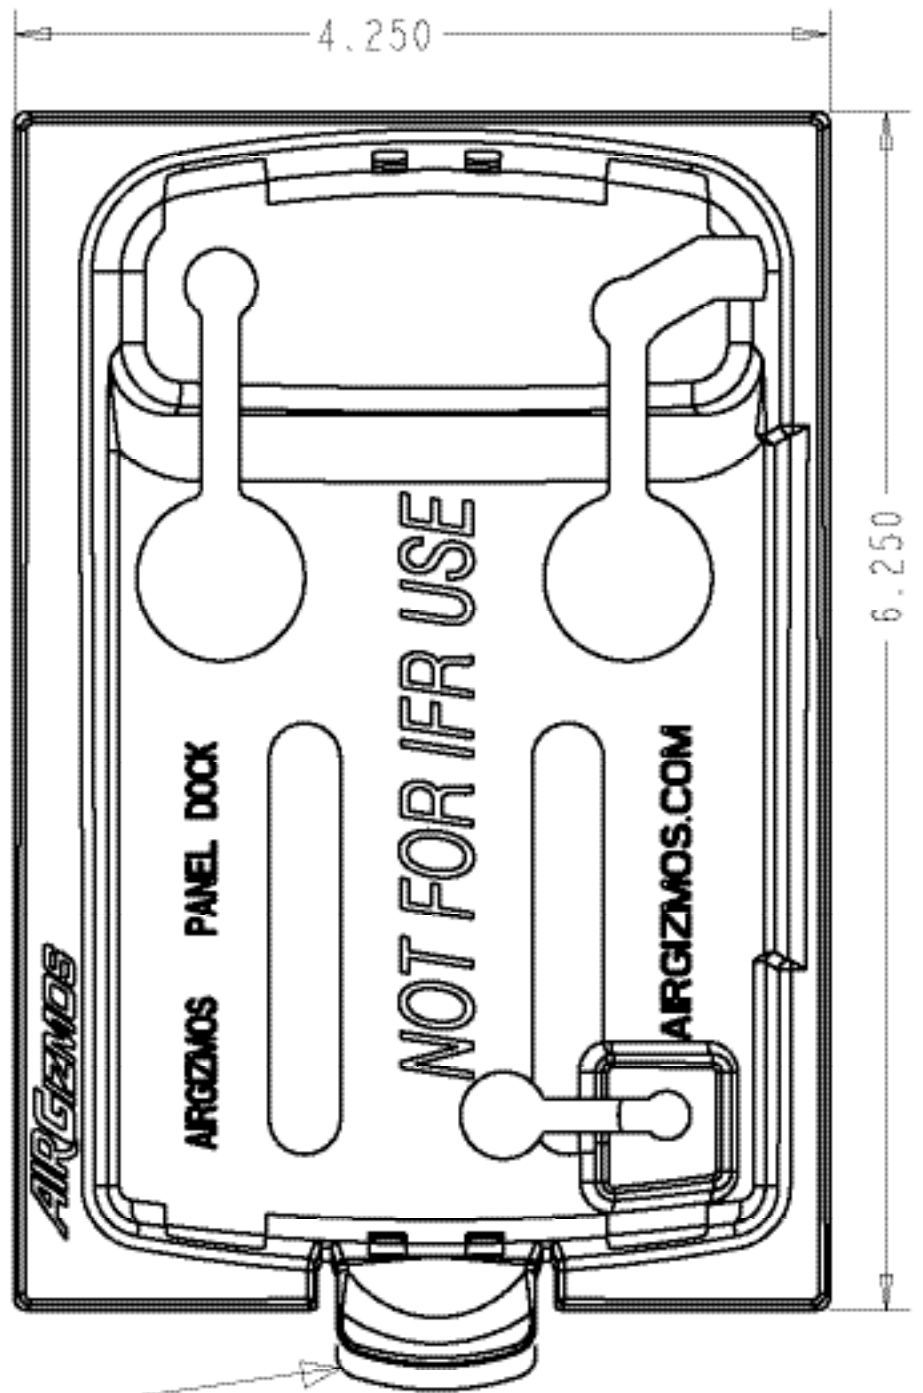

## GPSMAP® 196/296/396 Panel Dock *Spec Sheet*

Width: 6.25 in  
Height: 4.25 in  
Depth: 2.44 in

Weight: 3.7 ounces  
(less mounting hardware)

**Fits in a standard Avionics Stack**

Patents pending

To place an order or inquire for more information, visit our website or contact us at:

[www.airgizmos.com](http://www.airgizmos.com)

(972) 231 - 0867 tel  
(972) 231 - 3870 fax

2011 N. Collins Blvd, #605  
Richardson, TX 75080

max@airgizmos.com  
mike@airgizmos.com

If panel dock is flush mounted a notch for the release button must be made in the mounting surface