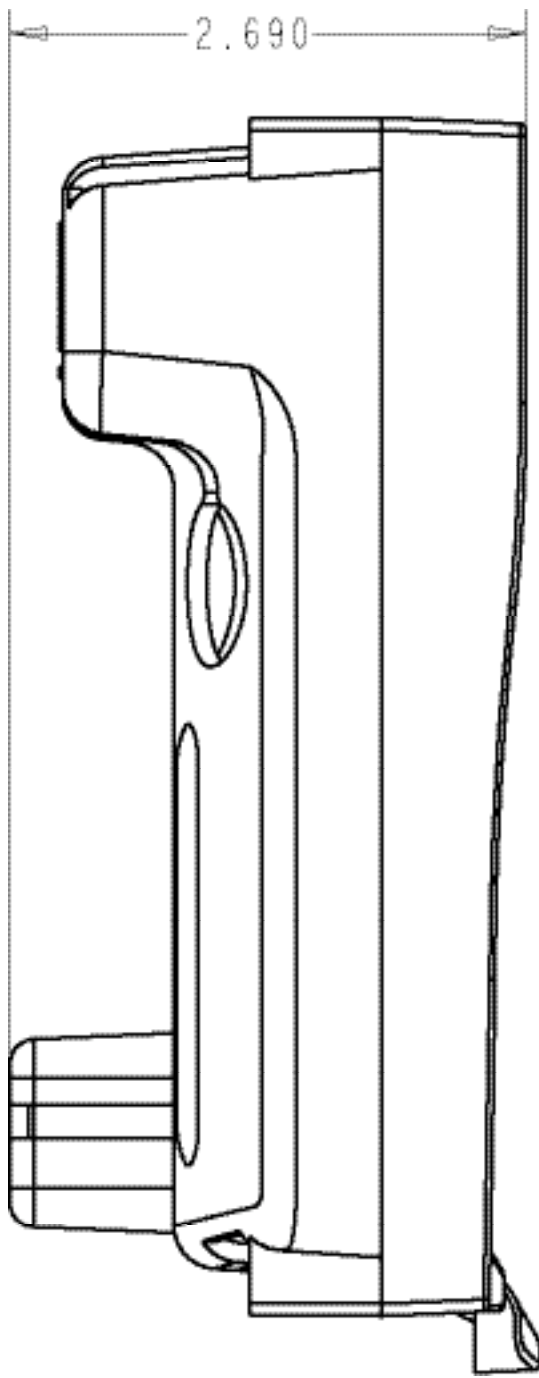

If panel dock is flush mounted a notch for the release button must be made in the mounting surface